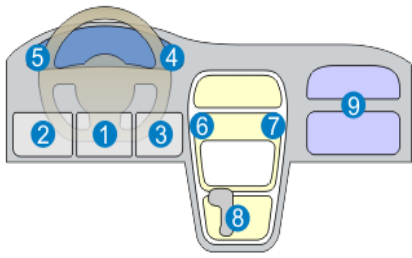

Make	Model	Year Range	Feature	Model code	OBD II Function	Programming Status	TireType/ Pressure Selection	Relearn Type	Frequency	Sensor Manufacturer
Volvo	XC60	05/2008-12/2016		Y413	●	●	○	A/O	433MHz	Continental
Volvo	XC70	07/2014-12/2017			●	●	○	A/O	433MHz	Continental
Volvo	XC70	01/2008-06/2014		Y381	●	●	○	A/O	433MHz	Continental
Volvo	XC70	01/2003-12/2007		Y381	●	●	○	A/O	433MHz	Schrader
Volvo	XC90	01/2002-06/2017		Y289	●	●	○	A/O	433MHz	Schrader
Volvo	XC90(LCV)	06/2015-06/2017		V526	●	●	○	A/O	433MHz	Schrader
Volvo	XC90(LCV)	06/2015-06/2017		Y289	●	●	○	A/O	433MHz	Schrader

OBD Location:

1. Just below the steering wheel column
2. Left side of the steering wheel column
3. Right side of the steering wheel column
4. On the right side of the dashboard
5. On the left side of the dashboard
6. On the left side of central console
7. On the right side of the central console
8. Under the glove box
9. Within the drawer